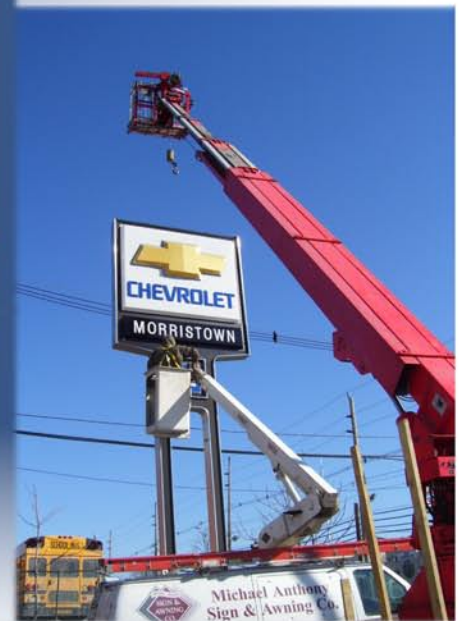

installation repair & service

www.masign.com

MASA has extensive experience and equipment to carry out your next Install, Service or Repair project. Our skilled, certified and licensed staff includes:

- Electricians
- Service technicians
- Welders
- Crane operators
- Backhoe operators
- Sheet metal mechanics
- Masons
- Project Managers

From Ground work to High in the Sky works MASA is prepared and organized.

Our equipment is by far the best in the industry with an in house fleet of Cranes, Transport vehicles, Trailers, Excavators.

With an up to date equipment fleet our safety rate is kept consistently unmarred.

MICHAEL ANTHONY
SIGN & AWNING CO.

21 Randolph Avenue, Avenel, NJ 07001 Ph. 732-453-6120; Fx. 732-453-6126